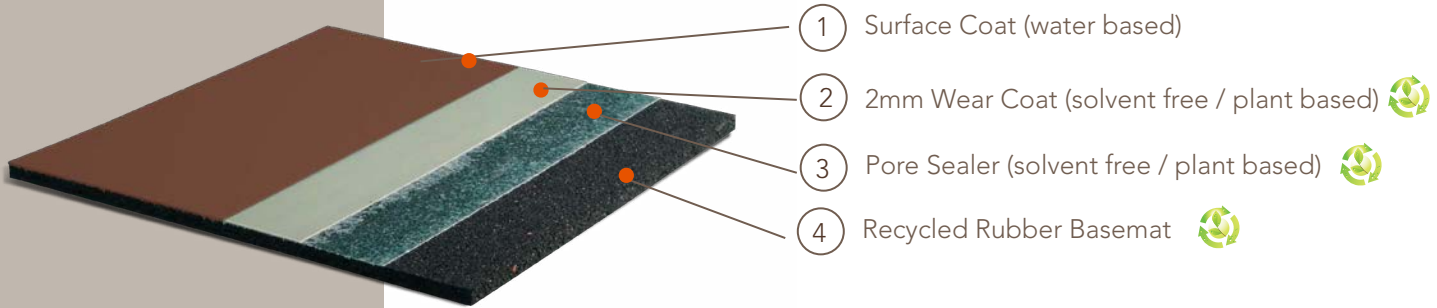

AACER™

SPORTS FLOORING

MP Sport™

MP Sport™ is a multisport, multi-use, seamless urethane, pad-and-pour athletic floor system offering long life, low maintenance and multiple design options.

see us at
Sweets.com

The mark of responsible forestry

SYNTHETIC

MP Sport™

MP Sport™ is the perfect choice for high-volume, multipurpose facilities and indoor running tracks that demand more from a floor.

Installation Options	Fixed
Load Capacity	Excellent
Green Status LEED Contributors	 Construction Waste Management MRC2.1 & 2.2 Resource ReUse MRC3.1 & 3.2 Recycled Content MRC4.1 & 4.2 EQ 4.2
Shore Hardness	80 Shore A
System Type	Pad-and-Pour
Basemat Thickness	4mm, 6mm, 7mm, 9mm and 14mm**
Wear Layer	1.5mm, 2mm, 3mm, 4mm (SR)
Certified	
Testing Lab	

**Custom thickness available

COLOR AVAILABILITY Colors are representational only

STANDARD GAME LINE COLORS