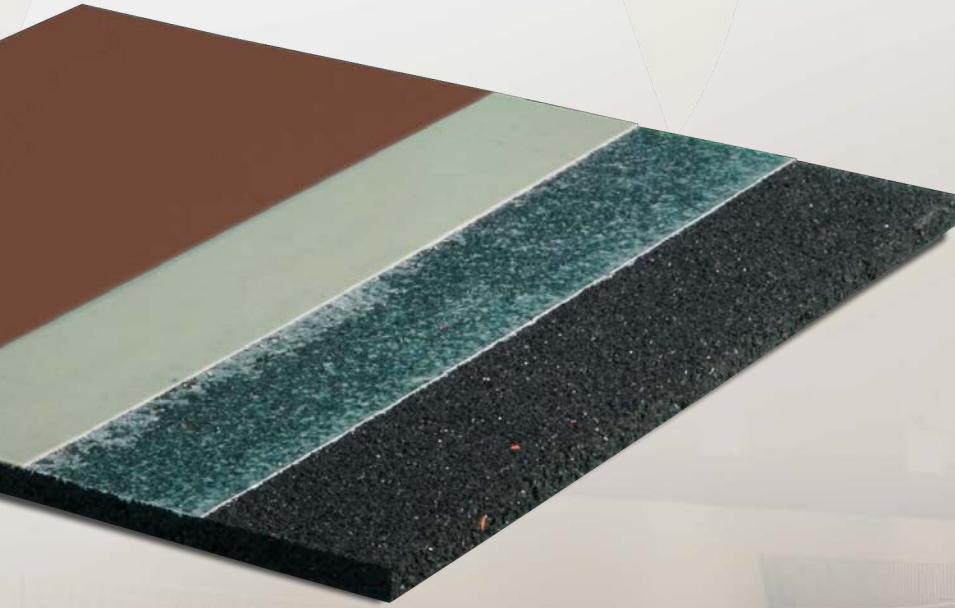

AACER™

SPORTS FLOORING

MP Sport™

MP Sport™ is a multisport, multi-use, seamless urethane, pad-and-pour athletic floor system offering long life, low maintenance and multiple design options.

see us at
Sweets.com

The mark of responsible forestry

SYNTHETIC

MP Sport™

MP Sport™ is the perfect choice for high-volume, multipurpose facilities and indoor running tracks that demand more from a floor.

Installation Options	Fixed
Load Capacity	Excellent
Green Status LEED Contributors	 Construction Waste Management MRC2.1 & 2.2 Resource ReUse MRC3.1 & 3.2 Recycled Content MRC4.1 & 4.2 EQ 4.2
Shore Hardness	80 Shore A
System Type	Pad-and-Pour
Basemat Thickness	4mm, 6mm, 7mm, 9mm and 14mm**
Wear Layer	1.5mm, 2mm, 3mm, 4mm (SR)
Certified	
Testing Lab	

**Custom thickness available

COLOR AVAILABILITY Colors are representational only

STANDARD GAME LINE COLORS