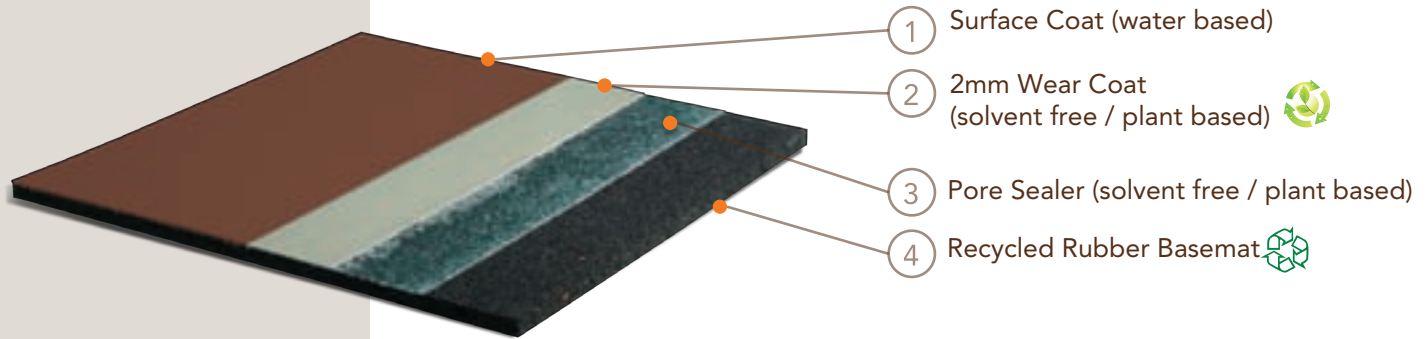

AACER

SPORTS FLOORING

MP Sport™

MP Sport™ is a multisport, multi-use, seamless urethane, pad-and-pour athletic floor system offering long life, low maintenance and multiple design options.

see us at
Sweets.com

The mark of responsible forestry

SYNTHETIC

MP Sport™

MP Sport™ is the perfect choice for high-volume, multipurpose facilities and indoor running tracks that demand more from a floor.

Installation Options	Fixed
Load Capacity	Excellent
Green Status LEED Contributors	<p>Construction Waste Management MRC2.1 & 2.2 Resource ReUse MRC3.1 & 3.2 Recycled Content MRC4.1 & 4.2 DQ 4.2</p>
Shore Hardness	80 Shore A
System Type	Pad-and-Pour
Basement Thickness	4mm, 6mm, 7mm, 9mm and 14mm**
Wear Layer	1.5mm, 2mm, 3mm, 4mm (SR)
Certified	
Testing Lab	
System Option	<p>MP Sport Heavy Duty (HD) MP Sport Heavy Load (HL) <i>weight rooms & inline skating</i> MP Sport Spike Resistant (SR) <i>tracks & animal applications</i> MP Sport Textured <i>tennis courts & indoor tracks</i> MP Sport Traction <i>silica sand for added traction</i> MP Sport Track (S) and (HT) <i>indoor running tracks with spikes</i> MP Sport DIN <i>dance, aerobic, etc.</i> MP Sport Facelift (FL) <i>re-topcoat & overpour applications</i></p>