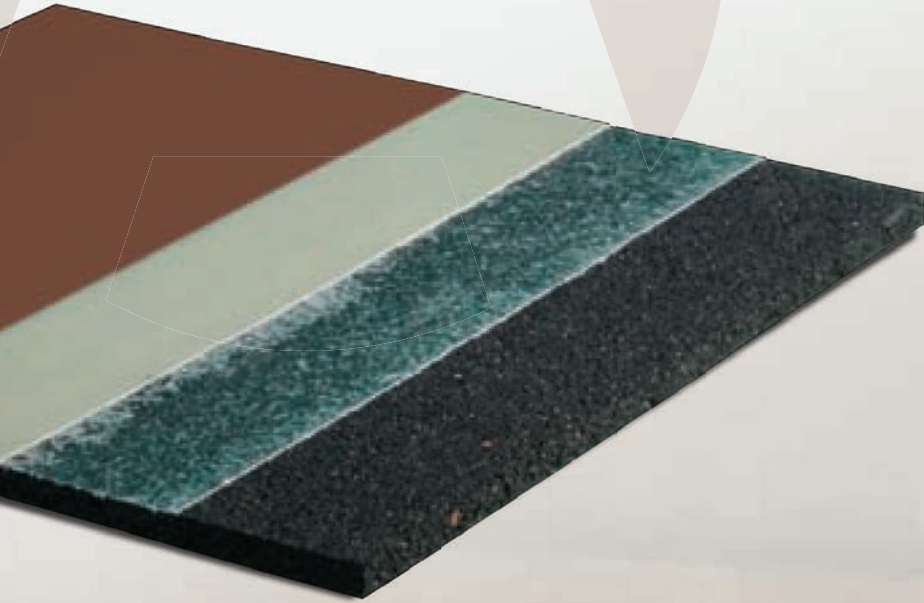

AACER

SPORTS FLOORING

MP Sport™

MP Sport™ is a multisport, multi-use, seamless urethane, pad-and-pour athletic floor system offering long life, low maintenance and multiple design options.

see us at
Sweets.com

The mark of responsible forestry

SYNTHETIC

MP Sport™

MP Sport™ is the perfect choice for high-volume, multipurpose facilities and indoor running tracks that demand more from a floor.

Installation Options	Fixed
Load Capacity	Excellent
Green Status LEED Contributors	<p>Construction Waste Management MRC2.1 & 2.2 Resource ReUse MRC3.1 & 3.2 Recycled Content MRC4.1 & 4.2 DQ 4.2</p>
Shore Hardness	80 Shore A
System Type	Pad-and-Pour
Basement Thickness	4mm, 6mm, 7mm, 9mm and 14mm**
Wear Layer	1.5mm, 2mm, 3mm, 4mm (SR)
Certified	
Testing Lab	
System Option	<p>MP Sport Heavy Duty (HD) MP Sport Heavy Load (HL) <i>weight rooms & inline skating</i> MP Sport Spike Resistant (SR) <i>tracks & animal applications</i> MP Sport Textured <i>tennis courts & indoor tracks</i> MP Sport Traction <i>silica sand for added traction</i> MP Sport Track (S) and (HT) <i>indoor running tracks with spikes</i> MP Sport DIN <i>dance, aerobic, etc.</i> MP Sport Facelift (FL) <i>re-topcoat & overpour applications</i></p>