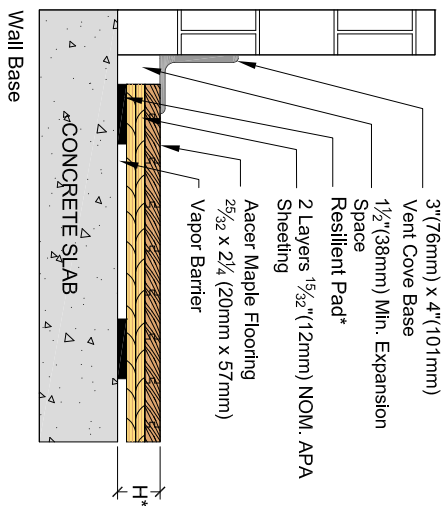

# AacerCush II

Resilient Pad Options*	Pad Description	Profile Height (H*)
	1/2" Performance Foam	2 1/4" (57mm)
	3/8" (10mm) AacerCush	2 1/8" (54mm)
	1/4" Performance Foam	2" (51mm)

\* Refer to key for pad options and system heights

## AacerCush II

DESCRIPTION: AacerCush II  
PART NUMBER: n/a  
SCALE: n/a  
DATE: 3-24-2015  
DRAWN BY: S Daniel  
CHECKED BY: S Daniel

FILE: aacerCushII

SHEET: 1