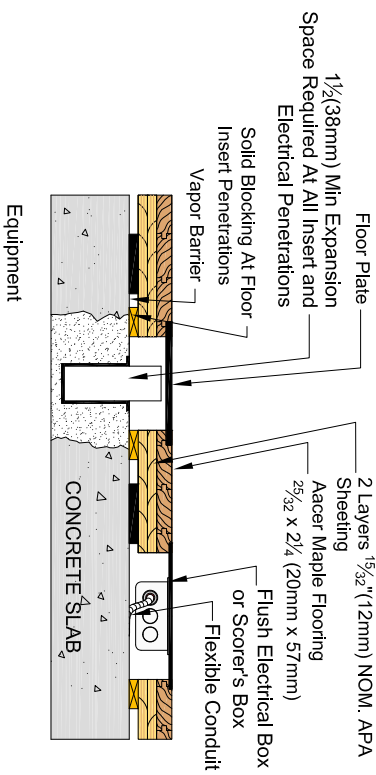

# AacerCush II

Resilient Pad Options*	Pad Description	Profile Height (H*)
	1/2" Performance Foam	2 1/4" (57mm)
	3/8" (10mm) AacerCush	2 1/8" (54mm)
	1/4" Performance Foam	2" (51mm)

\* Refer to key for pad options and system heights

## AacerCush II

DESCRIPTION: AacerCush II  
PART NUMBER: n/a  
SCALE: n/a  
DATE: 3-24-2015  
DRAWN BY: S Daniel  
CHECKED BY: S Daniel

FILE: aacerCushII

SHEET: 1