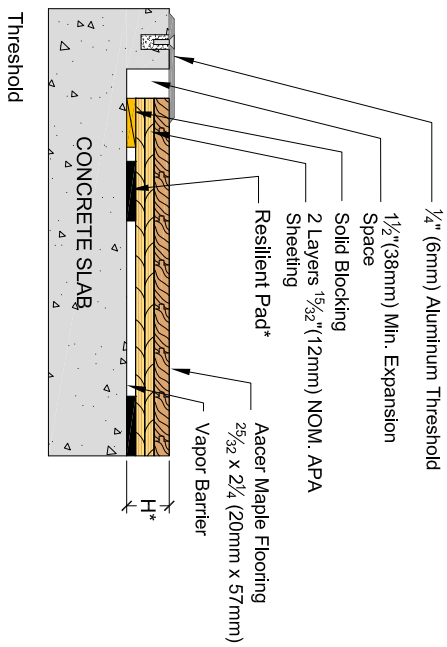

# AacerCush II

Resilient Pad Options*	Pad Description	Profile Height (H*)
	1/2" Performance Foam	2 1/4" (57mm)
	3/8" (10mm) AacerCush	2 1/8" (54mm)
	1/4" Performance Foam	2" (51mm)

\* Refer to key for pad options and system heights

## AacerCush II

DESCRIPTION: AacerCush II  
PART NUMBER: n/a  
SCALE: n/a  
DATE: 3-24-2015  
DRAWN BY: S Daniel  
CHECKED BY: S Daniel

FILE: aacerCushII

SHEET: 1