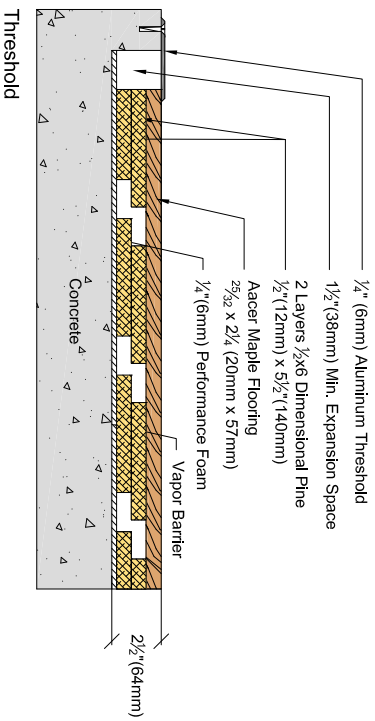

# ScissorLoc 1™

Pad	Pad Description	Profile Height
	1/2" Performance Foam	2 3/4" (70mm)
	1/4" Performance Foam	2 1/2" (64mm)

## ScissorLoc 1

DESCRIPTION:  
PART NUMBER:  
SCALE: n/a

DATE: 2-2-2015  
DRAWN BY: S Daniel  
CHECKED BY:

FILE: ScissorLoc1  
SHEET: 1