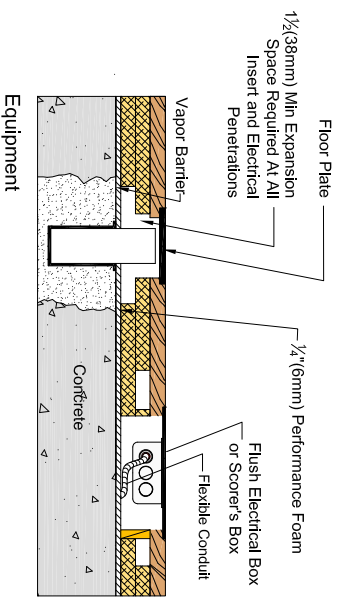

# ScissorLoc 1™

Pad	Pad Description	Profile Height
	1/2" Performance Foam	2 3/4" (70mm)
	1/4" Performance Foam	2 1/2" (64mm)

## ScissorLoc 1

DESCRIPTION:  
PART NUMBER:  
SCALE: n/a

DATE: 2-2-2015  
DRAWN BY: S Daniel  
CHECKED BY:

FILE: ScissorLoc1  
SHEET: 1