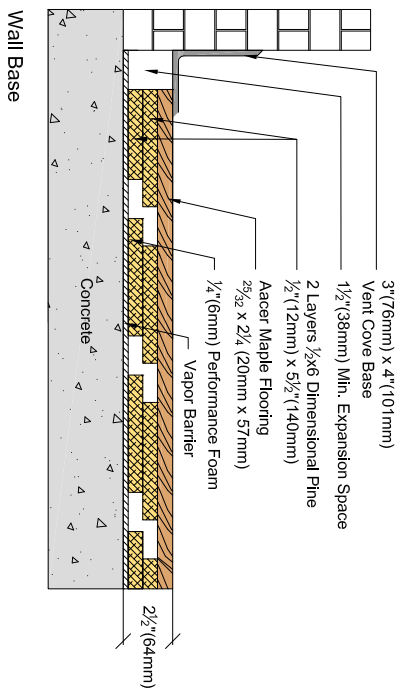

# ScissorLoc 1™

Pad	Pad Description	Profile Height
	1/2" Performance Foam	2 3/4" (70mm)
	1/4" Performance Foam	2 1/2" (64mm)

## ScissorLoc 1

DESCRIPTION:  
PART NUMBER:  
SCALE: n/a

DATE: 2-2-2015  
DRAWN BY: S Daniel  
CHECKED BY:

FILE: ScissorLoc1  
SHEET: 1