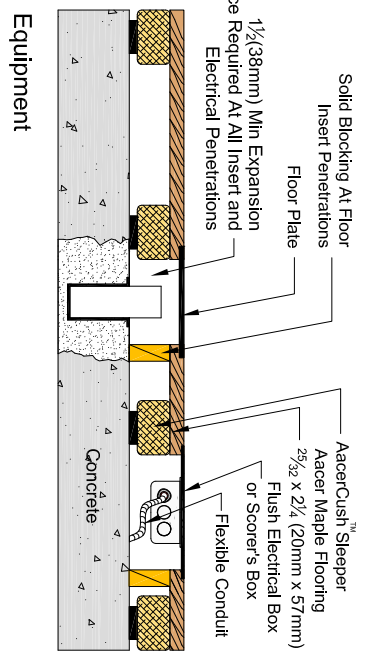

AacerCush I

Resilient Pad Option*	Pad Description	Profile Height(H*)
	3/4" (19mm) Tri-Power Pad, Available in 3 ASTM Harnesses - 50, 60, 70	3" (76mm)
	3/4" (19mm) Aacer Flex	3" (76mm)
	3/4" AacerCush Pad	2 7/8" (73mm)
	1/2" (12mm) Tri-Power Pad, ASTM Harness 55	2 3/4" (70mm)
	7/8" (11mm) EcoDin	2 3/4" (70mm)
	3/8" (10mm) AacerCush	2 5/8" (67mm)

* Refer to key for pad options and system heights

REVISIONS

Description	Date	Who

Aacer Flooring LLC
970 Ogdan Rd
Peshigo, WI 54157
Phone: 715-582-1181
Fax: 715-582-1182

DESCRIPTION:
AacerCush I

DATE: **3-24-2015**