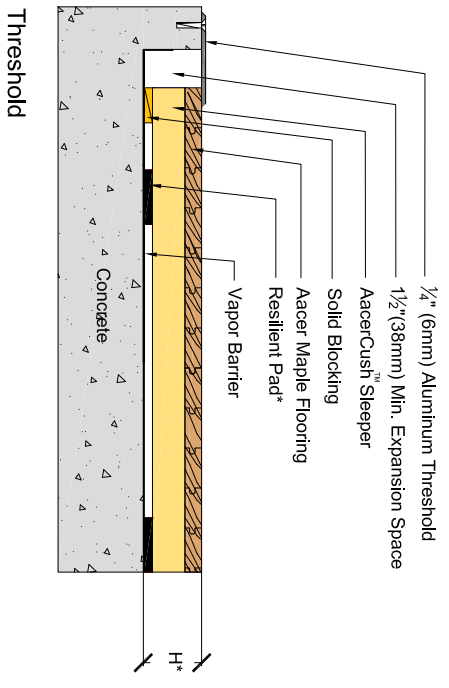

AacerCush I

Resilient Pad Option*	Pad Description	Profile Height(H*)
	3/4" (19mm) Tri-Power Pad, Available in 3 ASTM Harnesses - 50, 60, 70	3" (76mm)
	3/4" (19mm) Aacer Flex	3" (76mm)
	3/4" AacerCush Pad	2 7/8" (73mm)
	1/2" (12mm) Tri-Power Pad, ASTM Harness 55	2 3/4" (70mm)
	7/8" (11mm) EcoDin	2 3/4" (70mm)
	3/8" (10mm) AacerCush	2 5/8" (67mm)

* Refer to key for pad options and system heights

REVISIONS

Description	Date	Who

Aacer Flooring LLC
970 Ogdan Rd
Peshigo, WI 54157
Phone: 715-582-1181
Fax: 715-582-1182

DESCRIPTION:
AacerCush I

DATE: **3-24-2015**

SCALE: **n/a**

DRAWN BY: **S Daniel**

CHECKED BY:

FILE: **AacerCush1**

SHEET: **1**