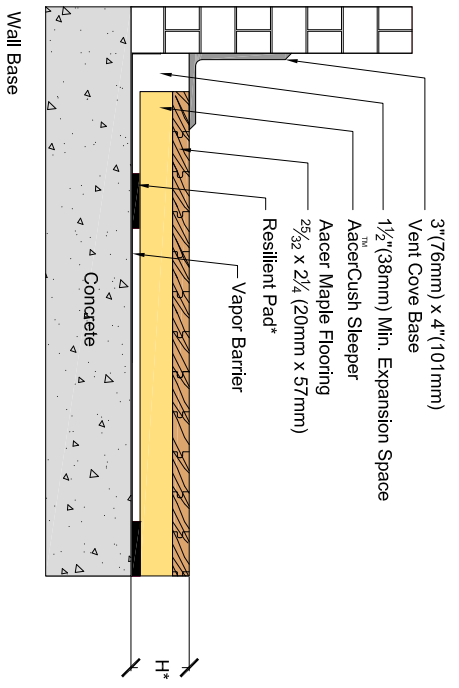

AacerCush I

Resilient Pad Option*	Pad Description	Profile Height(H*)
	3/4" (19mm) Tri-Power Pad, Available in 3 ASTM Harnesses - 50, 60, 70	3" (76mm)
	3/4" (19mm) Aacer Flex	3" (76mm)
	3/4" AacerCush Pad	2 7/8" (73mm)
	1/2" (12mm) Tri-Power Pad, ASTM Harness 55	2 3/4" (70mm)
	7/8" (11mm) EcoDin	2 3/4" (70mm)
	3/8" (10mm) AacerCush	2 5/8" (67mm)

* Refer to key for pad options and system heights

REVISIONS

Description	Date	Who

Aacer Flooring LLC
970 Ogdan Rd
Peshigo, WI 54157
Phone: 715-582-1181
Fax: 715-582-1182

DESCRIPTION:
AacerCush I

DATE: **3-24-2015**

SCALE: **n/a**

DRAWN BY: **S Daniel**

CHECKED BY:

FILE: **AacerCush1**

SHEET: **1**