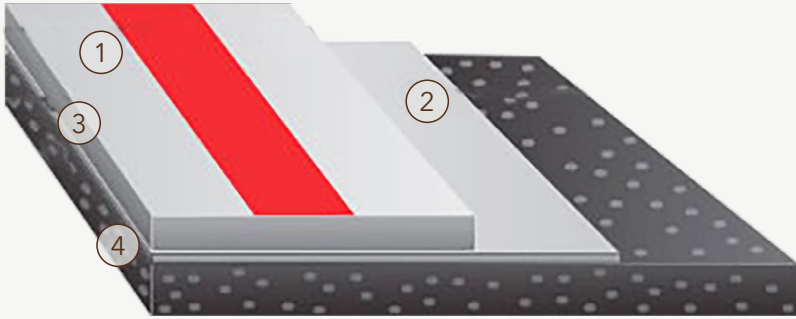

MP Sport™

SYNTHETIC SURFACES

MP Sport™ is a multisport, multi-use, seamless urethane, pad-and-pour athletic floor system offering long life, low maintenance and multiple design options.

INFINITY Wood Floors

MP Sport™ is the perfect choice for high-volume, multipurpose facilities and indoor running tracks that demand more from a floor.

- 1. Top Coat (water based)
- 2. Seal Coat (No VOC)
- 3. Wear Layer (plant based)
- 4. Porous Base Mat (92% recycled)

STANDARD FLOOR COLORS

Custom Colors available. Colors are representational only.

STANDARD GAME LINE COLORS

Custom Colors available. Colors are representational only.

Installation Options	Fully adhered, floating, high moisture
Load Capacity	≥1500 NEWTONS
Green Status and LEED Contributors	 Mercury-Free *Contact your Sales Representative for LEED information.
Shore Hardness	80-Shore A +/-3)
Shock Absorption	14 - 48%
Ball Rebound	99%
Tensile Strength	1358 psi
Tear Strength	175 lb F/In
Elongation	≥153%
Flammability	Class A
Basemat Thickness	4mm, 5mm, 6mm, 7mm, 8mm, 9mm, 14mm
Rolling Load	1500Nm
Certified	
Testing Laboratory Partners	  