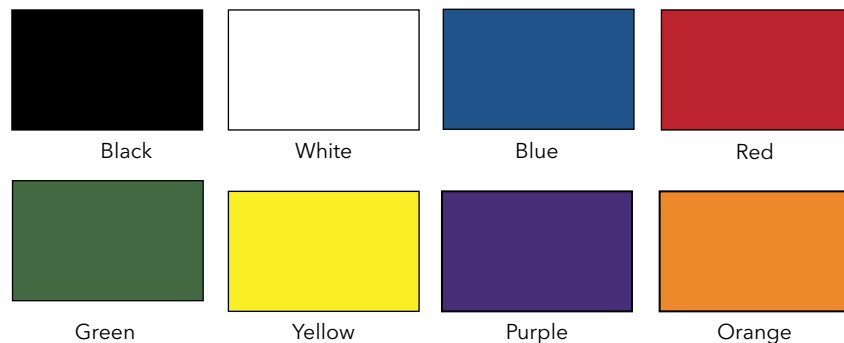

STANDARD FLOOR COLORS

Custom Colors available. Colors are representational only.

STANDARD GAME LINE COLORS

Custom Colors available. Colors are representational only.

Installation Options	Fully adhered, floating, high moisture
Load Capacity	≥1500 NEWTONS
Green Status and LEED Contributors	 Mercury-Free *Contact your Sales Representative for LEED information.
Shore Hardness	80-Shore A +/-3)
Shock Absorption	14 - 48%
Ball Rebound	99%
Tensile Strength	1358 psi
Tear Strength	175 lb F/In
Elongation	≥153%
Flammability	Class A
Basemat Thickness	4mm, 5mm, 6mm, 7mm, 8mm, 9mm, 14mm
Rolling Load	1500Nm
Certified	
Testing Laboratory Partners	  