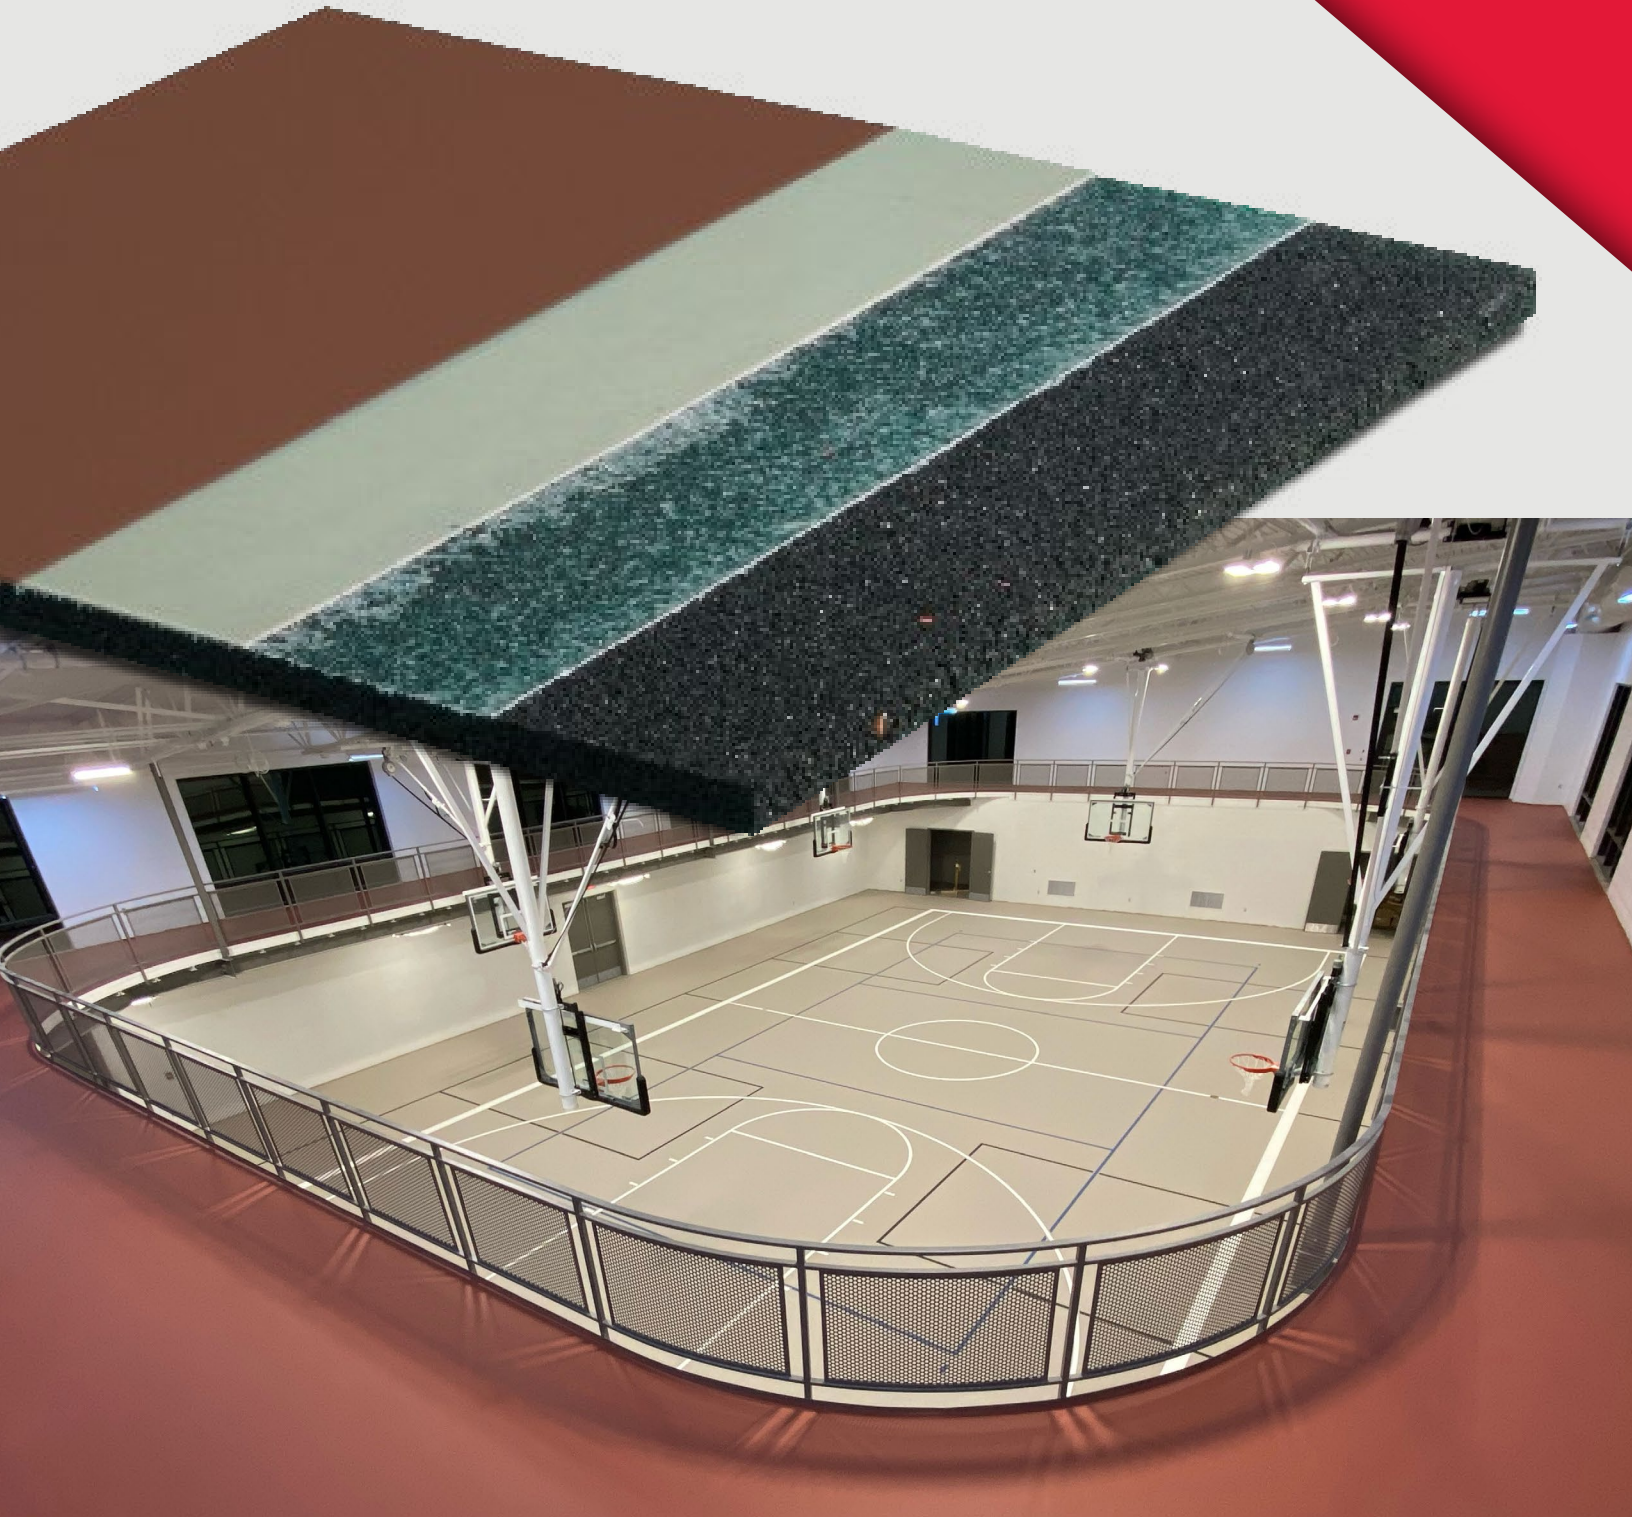

MP Sport™

SYNTHETIC SURFACES

MP Sport™ is a multisport, multi-use, seamless urethane, pad-and-pour athletic floor system offering long life, low maintenance and multiple design options.

INFINITY Wood Floors

MP Sport™ is the perfect choice for high-volume, multipurpose facilities and indoor running tracks that demand more from a floor.

- 1. Top Coat (water based)
- 2. Seal Coat (No VOC)
- 3. Wear Layer (plant based)
- 4. Porous Base Mat (92% recycled)

STANDARD FLOOR COLORS

Custom Colors available. Colors are representational only.

STANDARD GAME LINE COLORS

Custom Colors available. Colors are representational only.

Installation Options	Fully adhered, floating, high moisture
Load Capacity	≥1500 NEWTONS
Green Status and LEED Contributors	 Mercury-Free *Contact your Sales Representative for LEED information.
Shore Hardness	80-Shore A +/-3)
Shock Absorption	14 - 48%
Ball Rebound	99%
Tensile Strength	1358 psi
Tear Strength	175 lb F/In
Elongation	≥153%
Flammability	Class A
Basemat Thickness	4mm, 5mm, 6mm, 7mm, 8mm, 9mm, 14mm
Rolling Load	1500Nm
Certified	
Testing Laboratory Partners	  