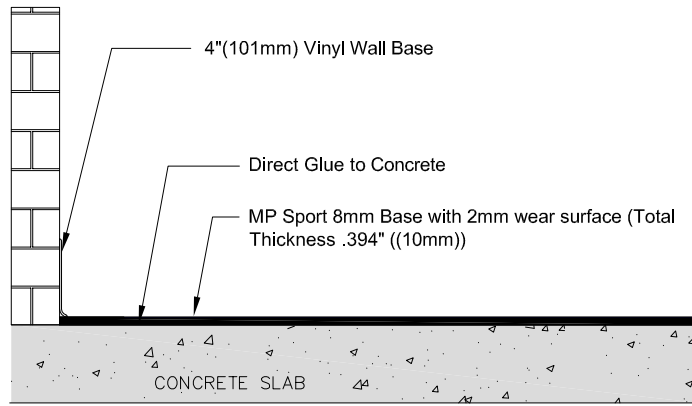

# MP Sport

Wall Base

Threshold

## REVISIONS

I.D.	DESCRIPTION	WHEN	WHO
—			

Aacer Flooring LLC  
970 Ogden Rd  
Peshigo, WI 54157

Phone: 715-582-1181  
Fax: 715-582-1182

DESCRIPTION: MP Sport

PART NUMBER:

DATE: 3-1-2010

FILE: MP Sport

SCALE: n/a

DRAWN BY: S Daniel  
CHECKED BY:

SHEET: 1