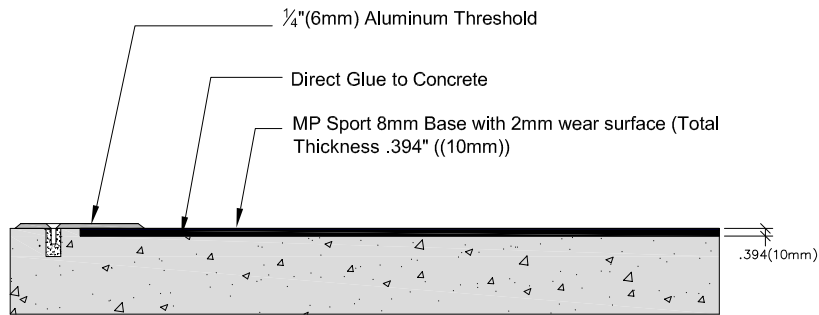

# MP Sport

Wall Base

Threshold

SCALE: n/a

DRAWN BY: S Daniel  
CHECKED BY:

SHEET: 1