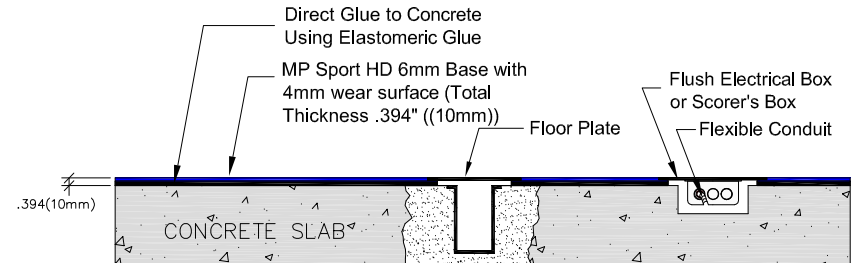

# MP Sport

Wall Base

Threshold

SCALE: n/a

DRAWN BY: S Daniel  
CHECKED BY:

SHEET: 1