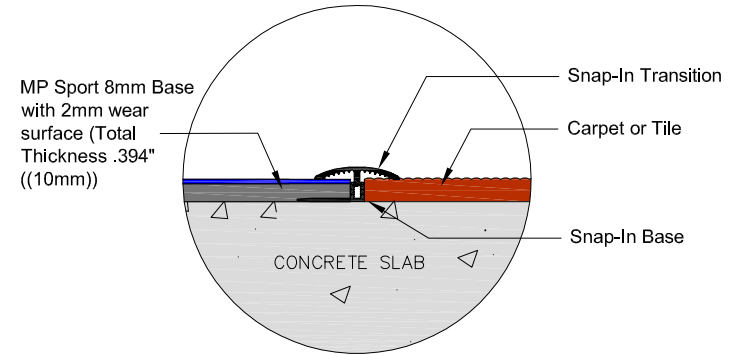

# MP Sport

Wall Base

Threshold

SCALE: n/a

DRAWN BY: S Daniel  
CHECKED BY:

SHEET: 1