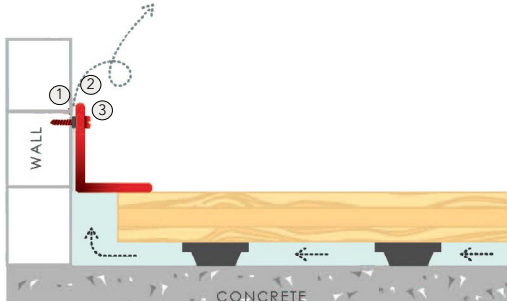

Acer GymCove

- Longer lengths reduce the number of seams and provides for a continuous look
- Mechanically fastened to the wall eliminates adhesives
- Continuous 1/8" venting gap around entire floor perimeter
- 6x the ventilation compared to standard pre-molded vented base
- Easily removed and reattached
- Colored screwheads, touch-up paint and caulk available
- No minimums on standard or custom color orders

DETAIL PROFILE

1. 1/8" Ventilating Spacer
2. 1/8" Continuous Venting Gap
3. #12 Square Drive Pan Head Screws