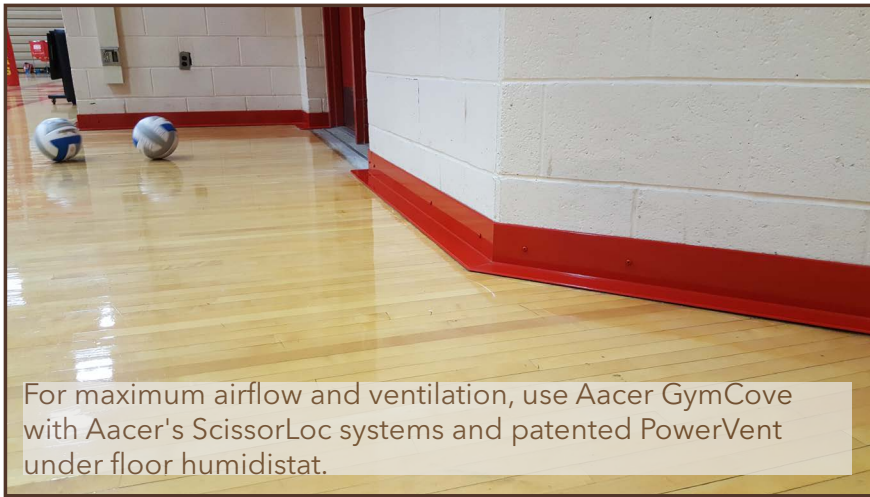

For maximum airflow and ventilation, use Acer GymCove with Acer's ScissorLoc systems and patented PowerVent under floor humidistat.